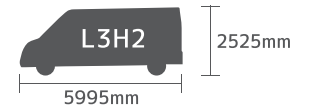

B
FLOOR
PLAN

伸長式ソファベッド

2 Sizes
Height 2525mm
Width 2100mm